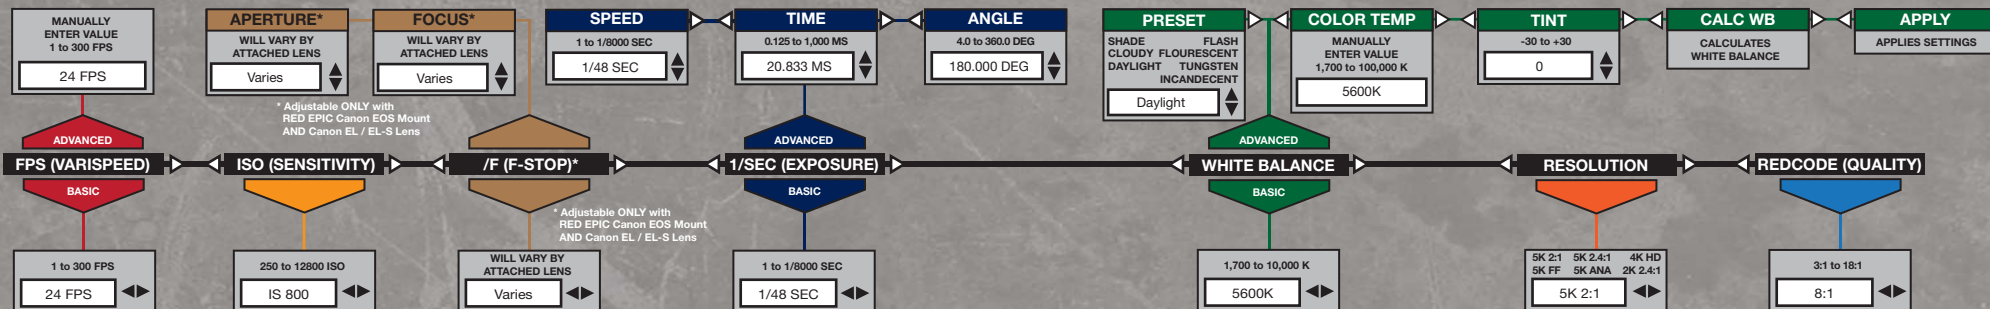

DEFAULT VALUES ARE DISPLAYED IN BOXES

SECONDARY MENUS

PRESS MENU ICON () (LCD) OR MENU BUTTON TO ACCESS

SECONDARY MENU

PRESS MENU ICON (LCD) OR MENU BUTTON TO ACCESS

DEFAULT VALUES ARE DISPLAYED IN BOXES

RED EPIC[®]
EPIC-M & EPIC-X

PRESS MENU ICON (LCD) OR MENU BUTTON TO ACCESS

FLOWCHART CONCEPT XL FILMS LTD.

DEFAULT VALUES ARE DISPLAYED IN BOXES

RED EPIC[®]
EPIC-M & EPIC-X

TITLE:

MENU MAP

VERSION: 1.6.40

©2011 RED.COM, INC.