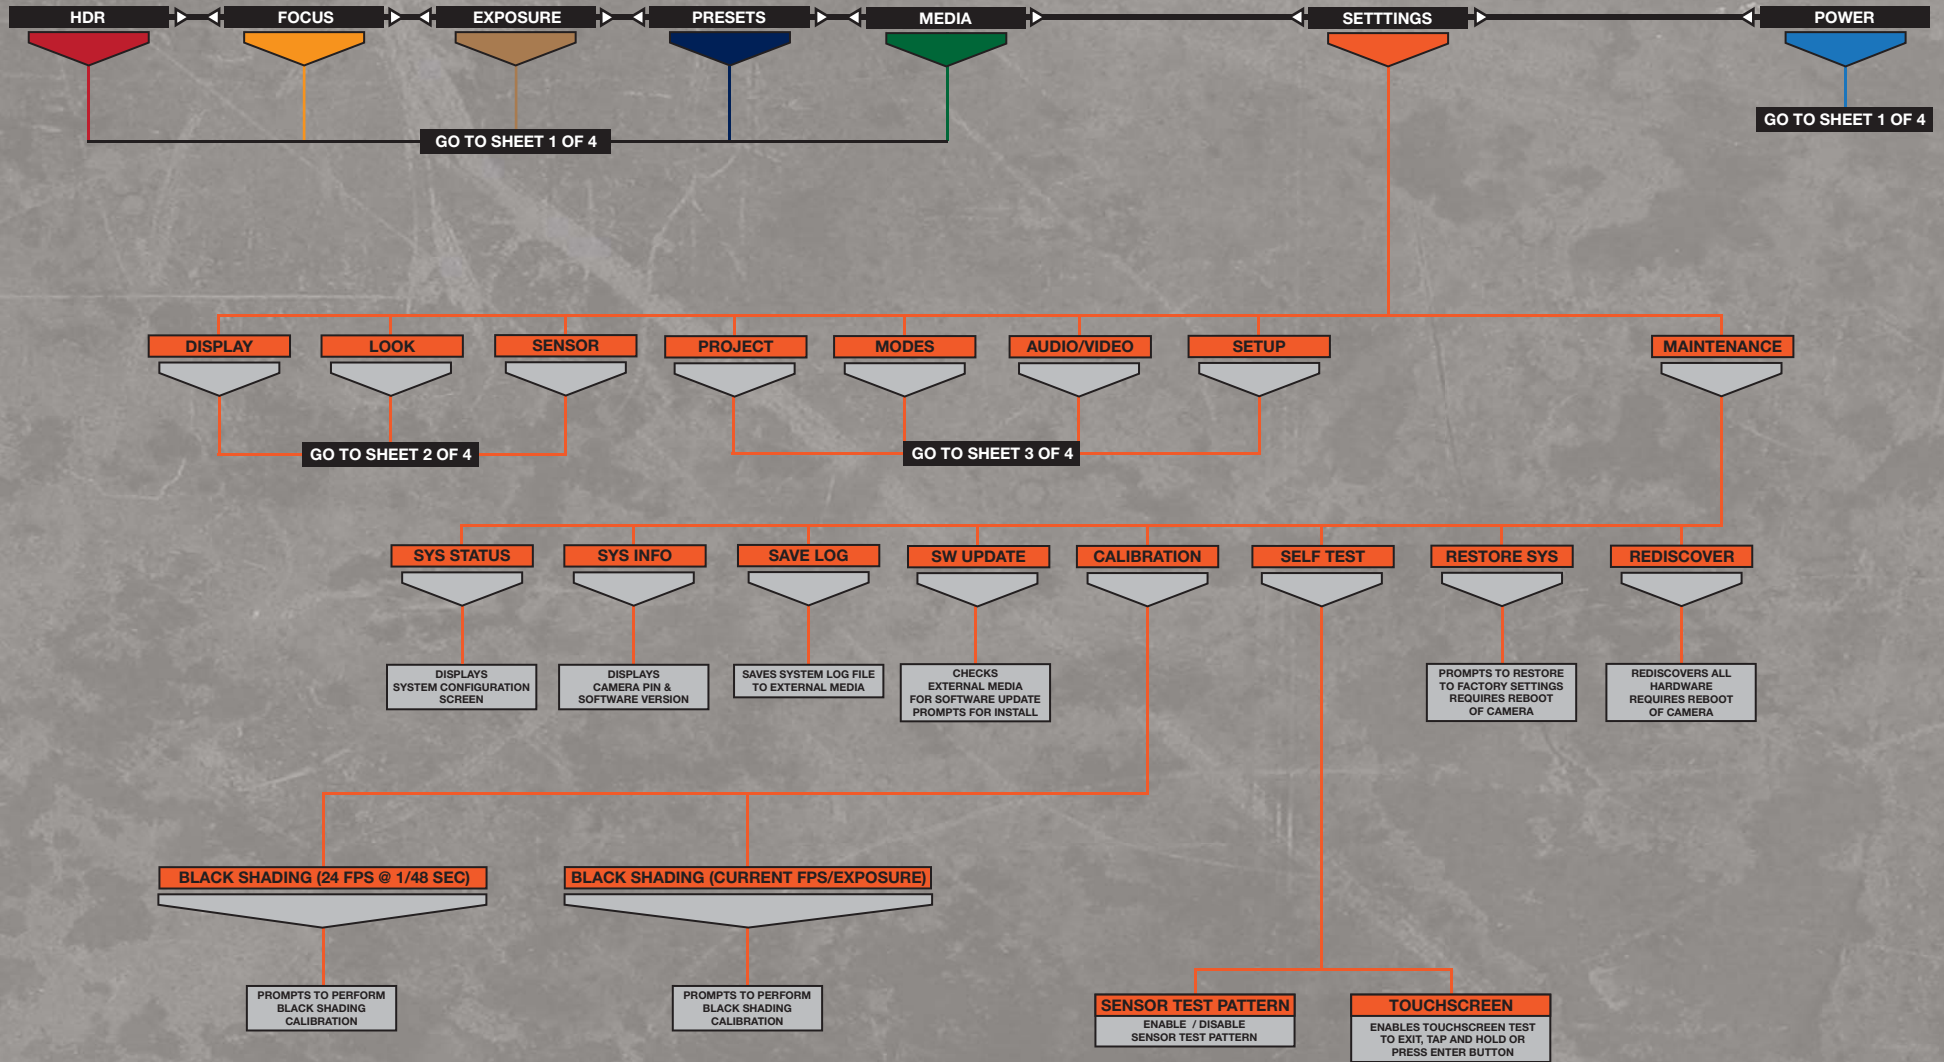

DEFAULT VALUES ARE DISPLAYED IN BOXES

SECONDARY MENUS

PRESS MENU ICON () (LCD) OR MENU BUTTON TO ACCESS

SECONDARY MENU

PRESS MENU ICON (LCD) OR MENU BUTTON TO ACCESS

DEFAULT VALUES ARE DISPLAYED IN BOXES

RED EPIC[®]
EPIC-M & EPIC-X

TITLE:

MENU MAP

VERSION: 1.6.40

©2011 RED.COM, INC.

REV

SHEET 3 OF 4

A

SECONDARY MENU

PRESS MENU ICON (LCD) OR MENU BUTTON TO ACCESS

FLOWCHART CONCEPT XL FILMS LTD.

DEFAULT VALUES ARE DISPLAYED IN BOXES

RED EPIC[®]
EPIC-M & EPIC-X

TITLE:

MENU MAP

VERSION: 1.6.40

©2011 RED.COM, INC.