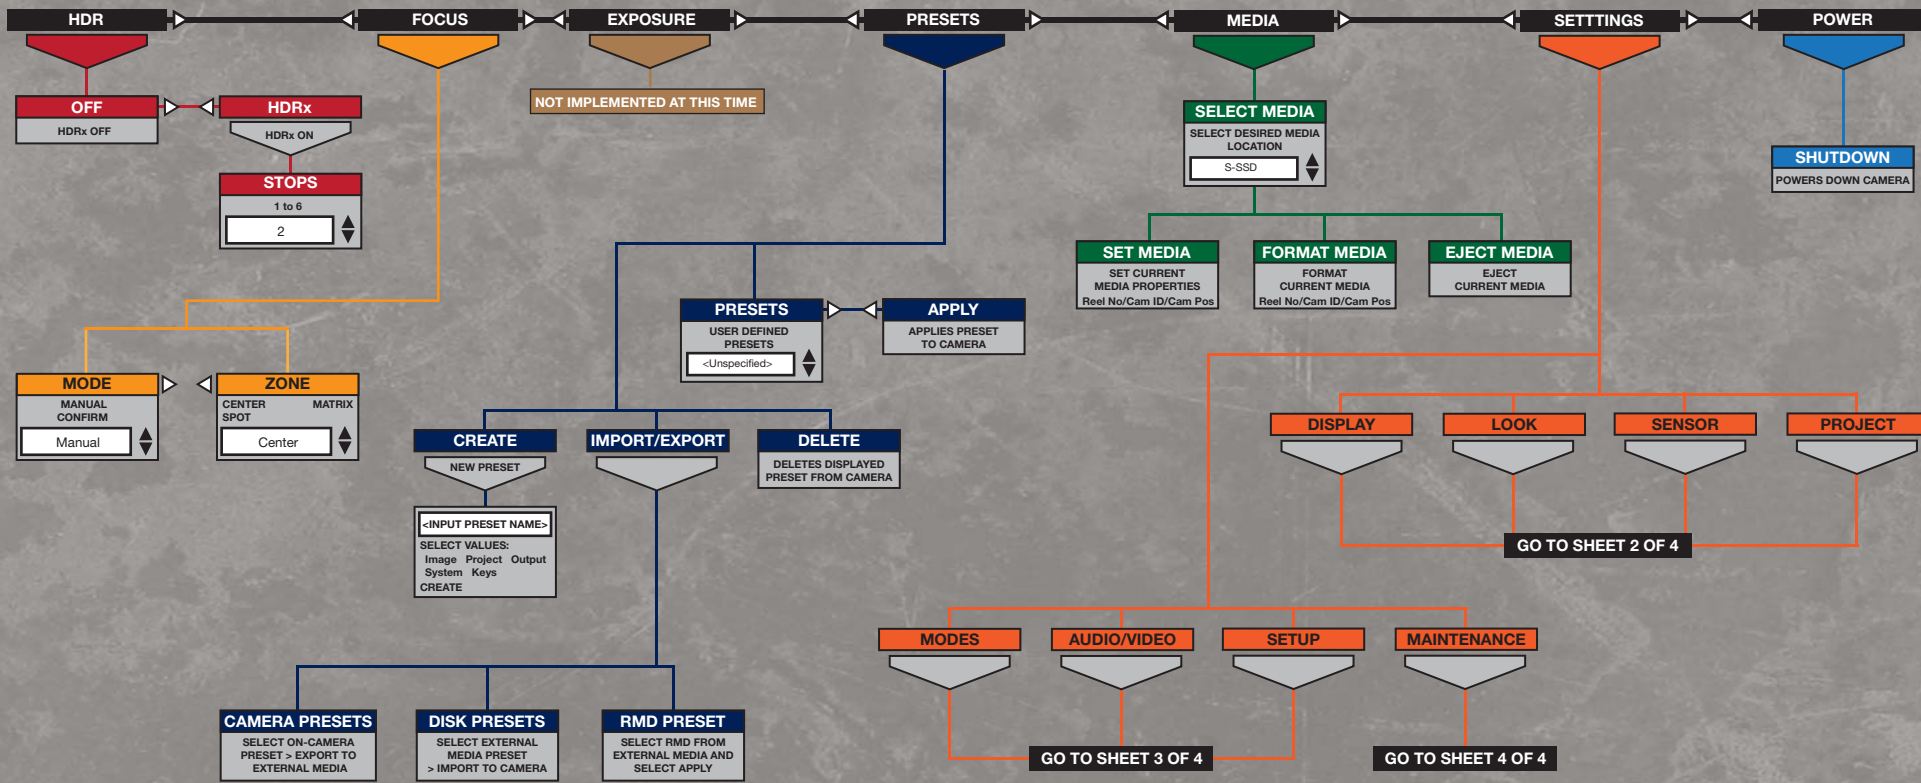

DEFAULT VALUES ARE DISPLAYED IN BOXES

SECONDARY MENUS

PRESS MENU ICON () (LCD) OR MENU BUTTON TO ACCESS

SECONDARY MENU

PRESS MENU ICON (LCD) OR MENU BUTTON TO ACCESS

DEFAULT VALUES ARE DISPLAYED IN BOXES

RED EPIC[®]
EPIC-M & EPIC-X

TITLE:

MENU MAP

VERSION: 1.6.40

©2011 RED.COM, INC.

REV

SHEET 3 OF 4

A

SECONDARY MENU

PRESS MENU ICON (LCD) OR MENU BUTTON TO ACCESS

FLOWCHART CONCEPT XL FILMS LTD.

DEFAULT VALUES ARE DISPLAYED IN BOXES

RED EPIC[®]
EPIC-M & EPIC-X

TITLE:

MENU MAP

VERSION: 1.6.40

©2011 RED.COM, INC.

REV

SHEET 4 OF 4

A