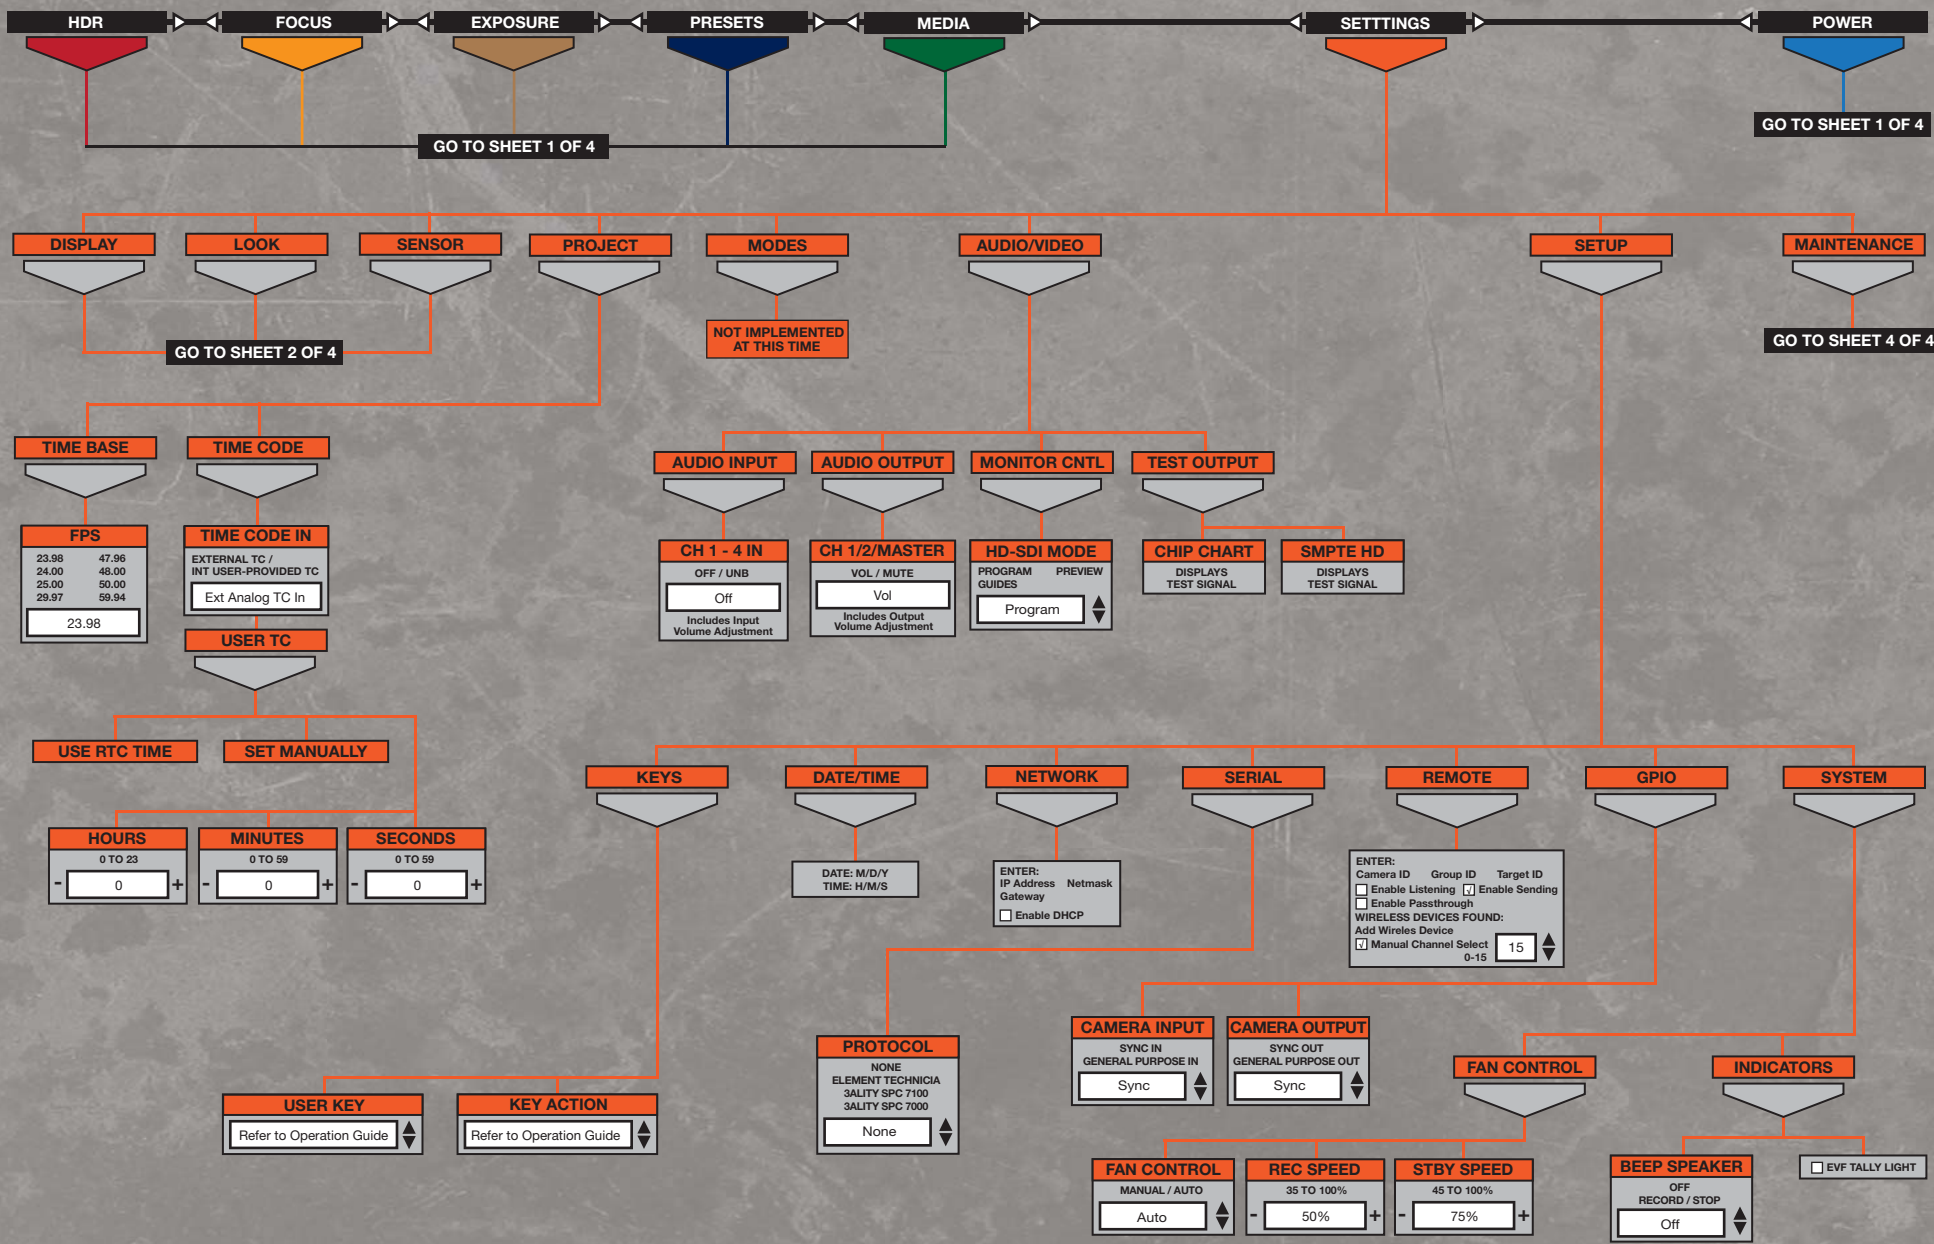

DEFAULT VALUES ARE DISPLAYED IN BOXES

SECONDARY MENUS

PRESS MENU ICON () (LCD) OR MENU BUTTON TO ACCESS

SECONDARY MENU

PRESS MENU ICON (LCD) OR MENU BUTTON TO ACCESS

DEFAULT VALUES ARE DISPLAYED IN BOXES

RED EPIC[®]
EPIC-M & EPIC-X

TITLE:

MENU MAP

VERSION: 1.6.40

©2011 RED.COM, INC.

REV

SHEET 3 OF 4

A

SECONDARY MENU

PRESS MENU ICON (LCD) OR MENU BUTTON TO ACCESS

FLOWCHART CONCEPT XL FILMS LTD.

DEFAULT VALUES ARE DISPLAYED IN BOXES

RED EPIC[®]
EPIC-M & EPIC-X

TITLE:

MENU MAP

VERSION: 1.6.40

©2011 RED.COM, INC.

REV

SHEET 4 OF 4

A